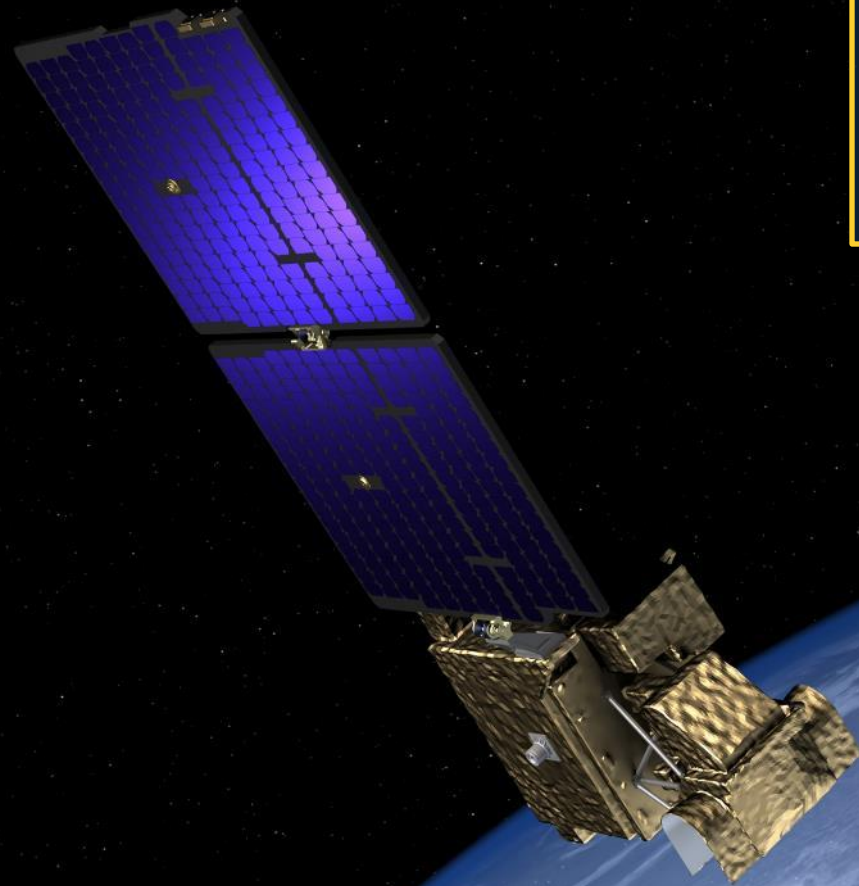

The past – a Swedish perspective

Anna Rathsmann
(former DG SNSA)

*EISCAT operate the most advanced radars on Earth,
enabling cutting edge science for the good of society*

EISCAT

A wide-angle photograph of a solar farm. The foreground and middle ground are filled with rows of solar panels, each mounted on a complex metal tracking system. The panels are arranged in a grid pattern that recedes into the distance. In the background, there are large, rugged mountains with some green vegetation and patches of snow or light-colored rock. The sky is blue with scattered white clouds. A tall, thin antenna or tower is visible on the left side of the image.

EISCAT

En strategi för svensk rymdverksamhet

Rymdstyrelsens strategi

#EUSpace

50.843 N, 4.382 E

2026-02-03

Arctic Weather Satellite

CONGRATULATIONS TO 25 VERY SUCCESSFUL YEARS!